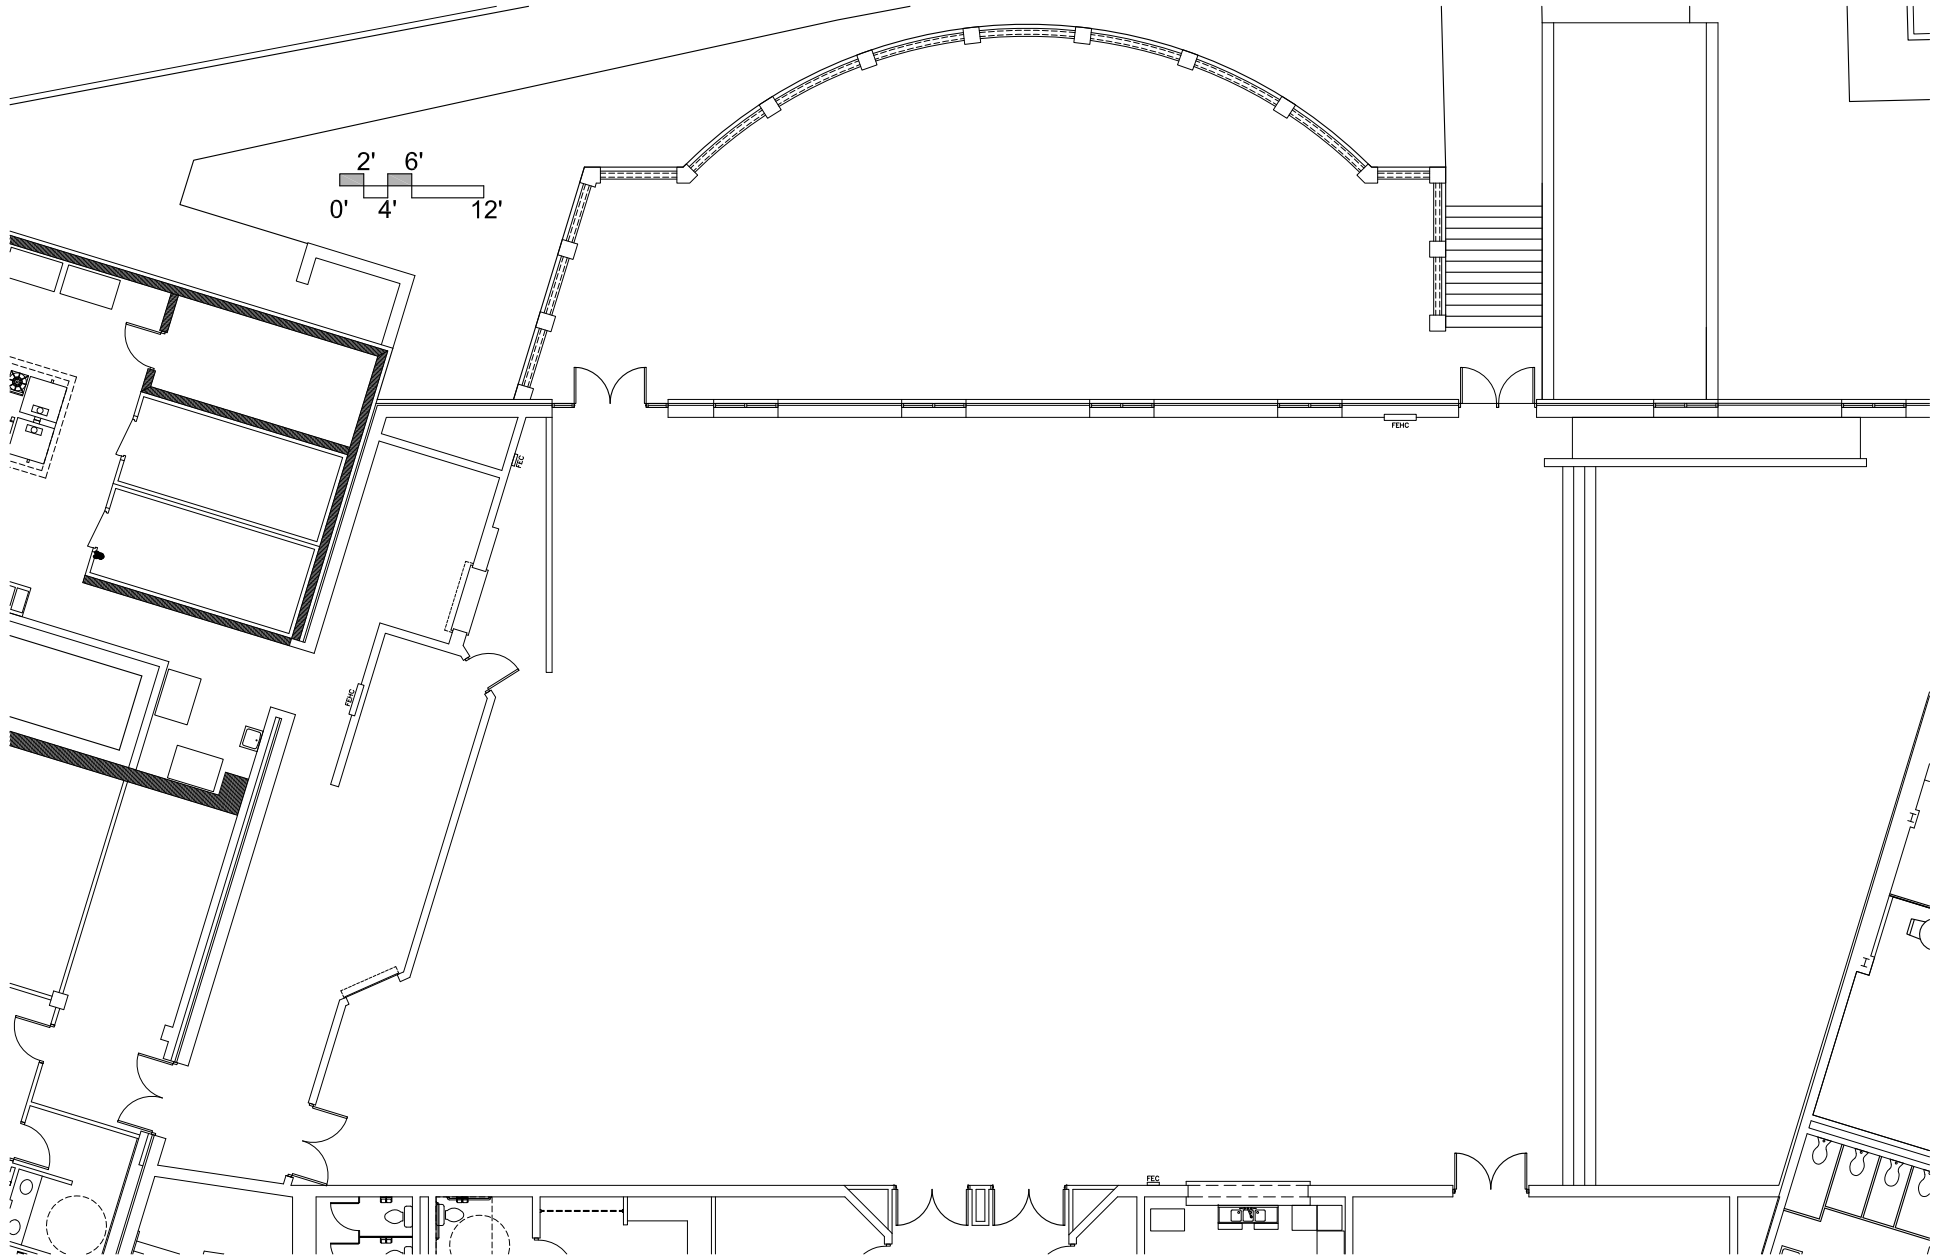

# Campus Cafeteria

Event Hall 6027 Square Feet  
Stage 1759 Square Feet  
Total 7786 Square Feet

**Vendor Set-up**  
 (51) 6' rectangular tables with 2 chairs each

Maximum Occupant Load: 401

# Campus Cafeteria

Event Hall 6027 Square Feet  
 Stage 1759 Square Feet  
 Total 7786 Square Feet