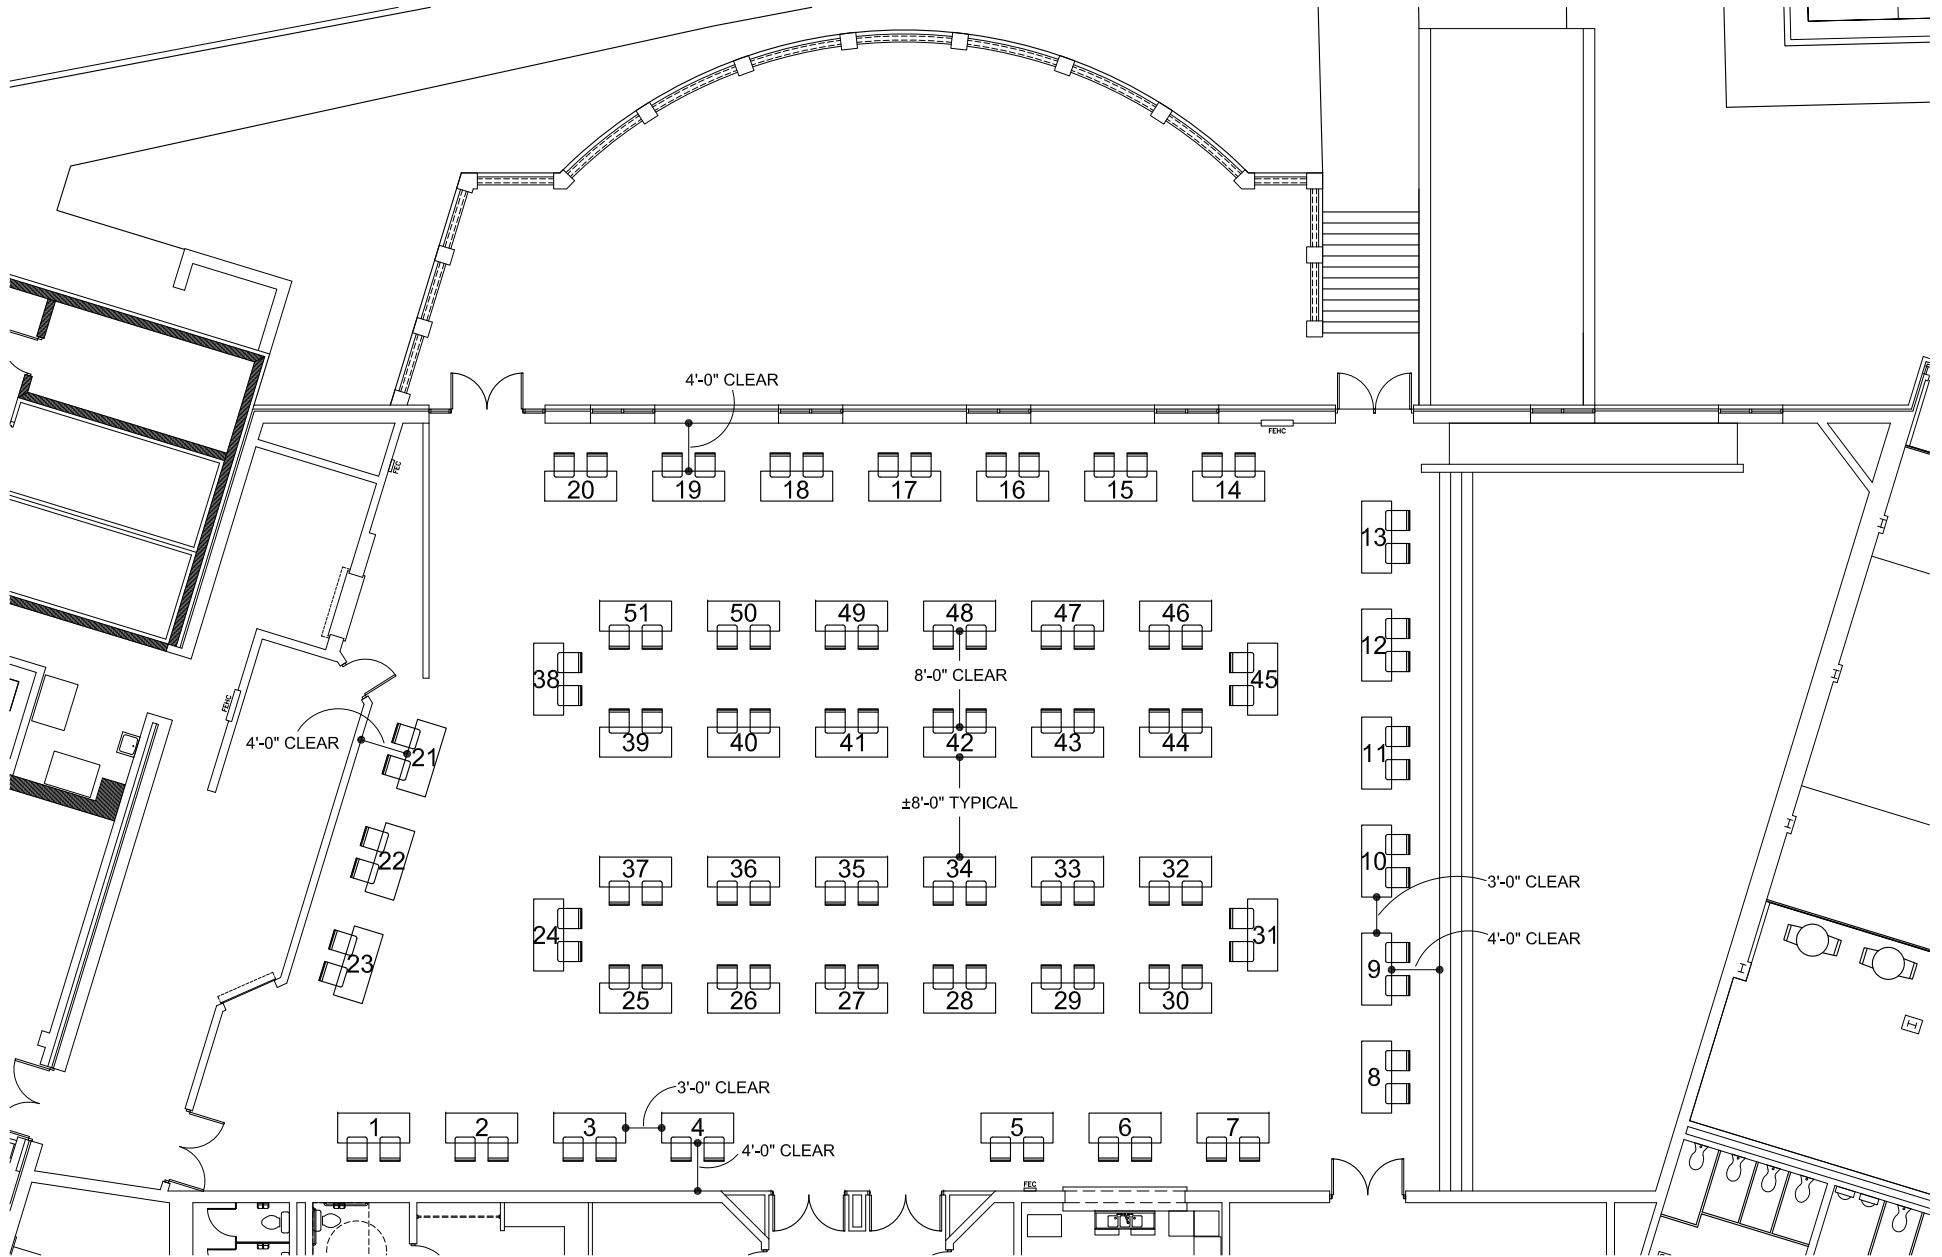

# Campus Cafeteria

Event Hall 6027 Square Feet  
 Stage 1759 Square Feet  
 Total 7786 Square Feet

**Theater Set-up**  
626 seats

Maximum Occupant Load: 861

Note: Furniture layout for conceptual purposes only.  
Actual layout may vary per furniture manufacturer,  
sizes, and configuration.

# Campus Cafeteria

Event Hall 6027 Square Feet  
Stage 1759 Square Feet  
Total 7786 Square Feet

**Vendor Set-up**  
 (51) 6' rectangular tables with 2 chairs each

Maximum Occupant Load: 401

# Campus Cafeteria

Event Hall 6027 Square Feet  
 Stage 1759 Square Feet  
 Total 7786 Square Feet