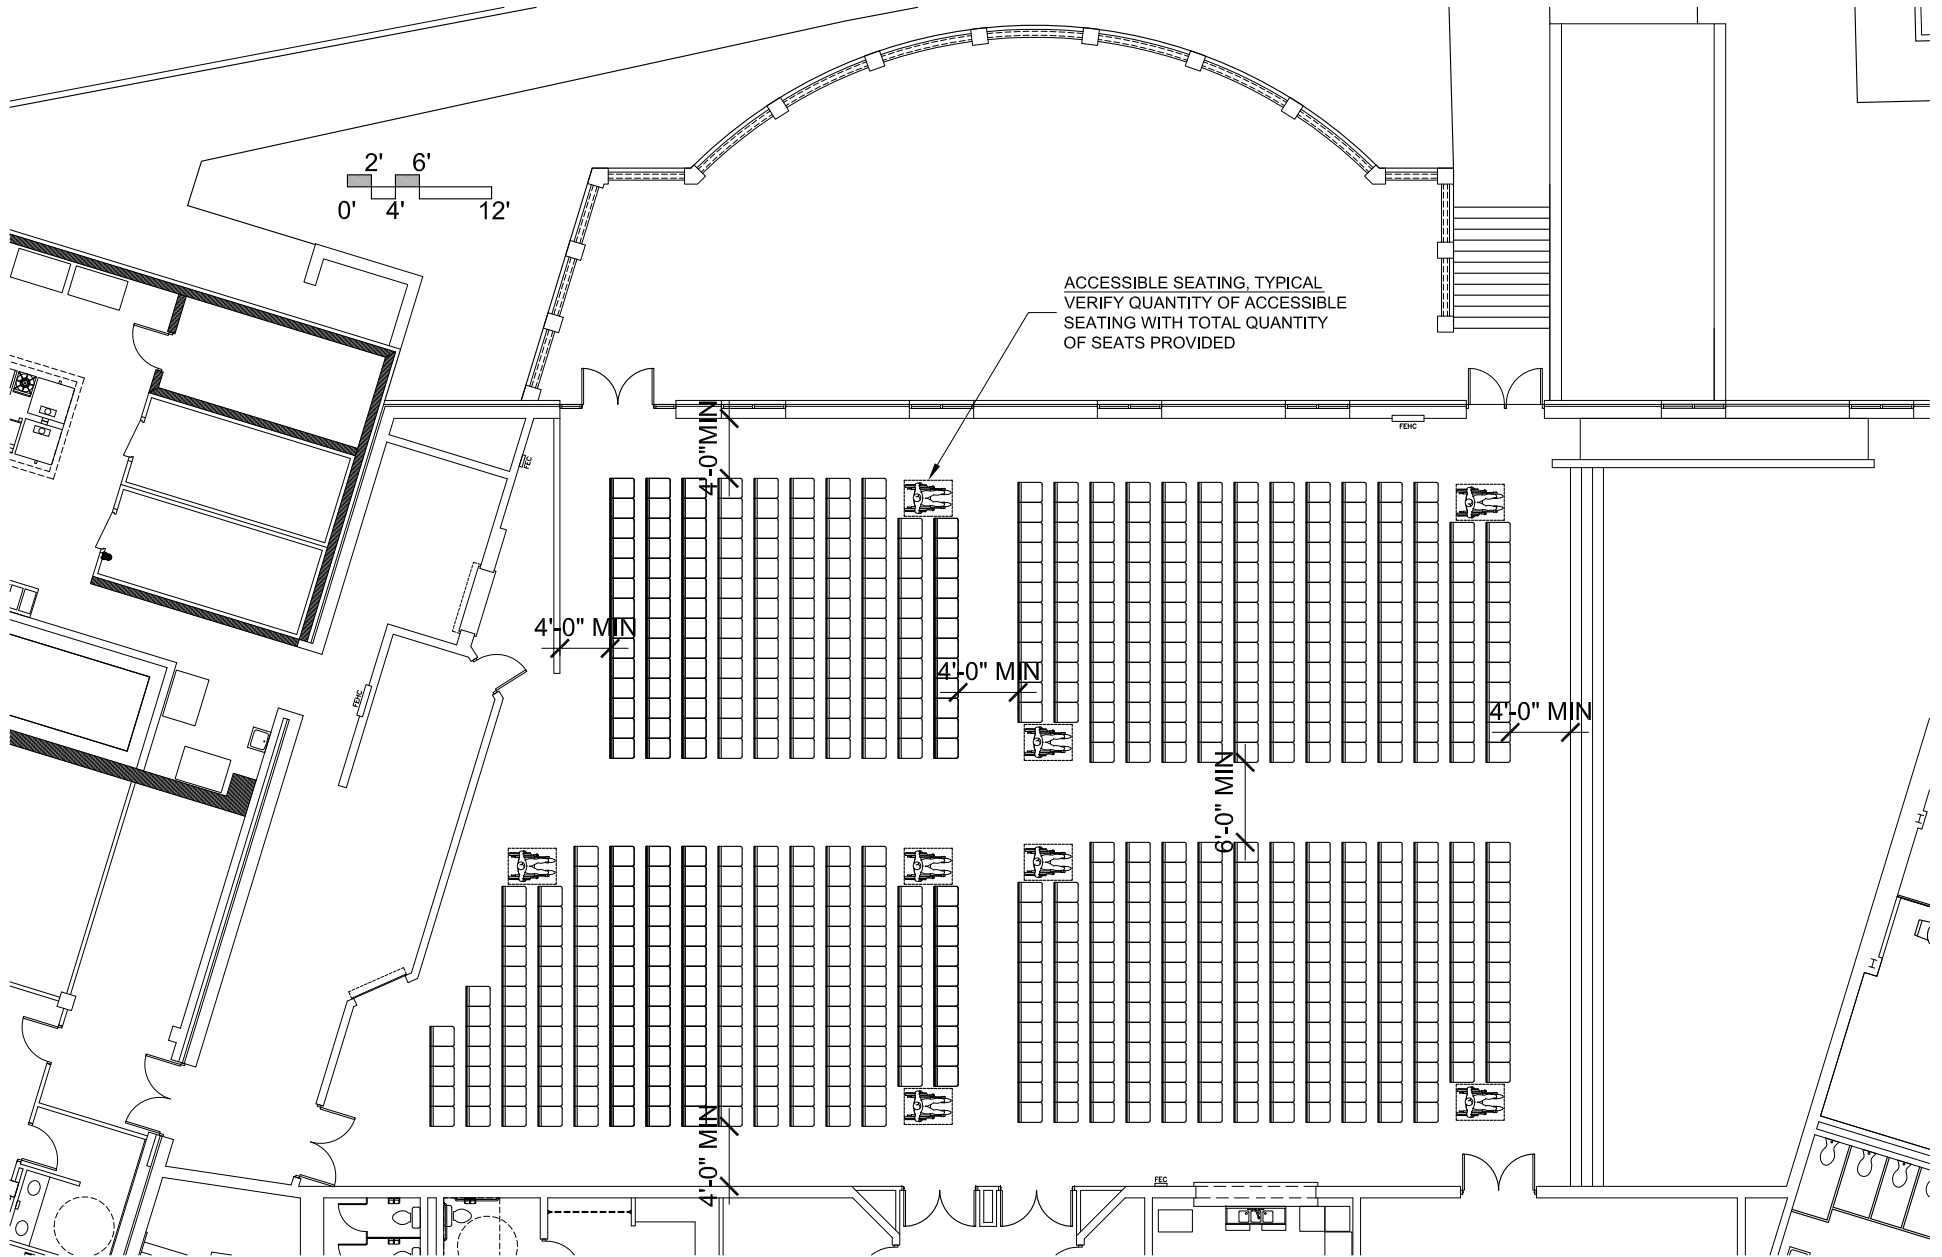

Note: Furniture layout for conceptual purposes only.  
 Actual layout may vary per furniture manufacturer,  
 sizes, and configuration.

# Campus Cafeteria

Event Hall 6027 Square Feet  
 Stage 1759 Square Feet  
 Total 7786 Square Feet

**Cocktail Reception Set-up**  
 (Standing Room & Cocktail Tables)  
 (4) 24" round cocktail tables shown

Maximum Occupant Load: 1112

Note: Furniture layout for conceptual purposes only.  
 Actual layout may vary per furniture manufacturer,  
 sizes, and configuration.

# Campus Cafeteria

Event Hall 6027 Square Feet  
 Stage 1759 Square Feet  
 Total 7786 Square Feet

**Theater Set-up**  
626 seats

Maximum Occupant Load: 861

Note: Furniture layout for conceptual purposes only.  
Actual layout may vary per furniture manufacturer,  
sizes, and configuration.