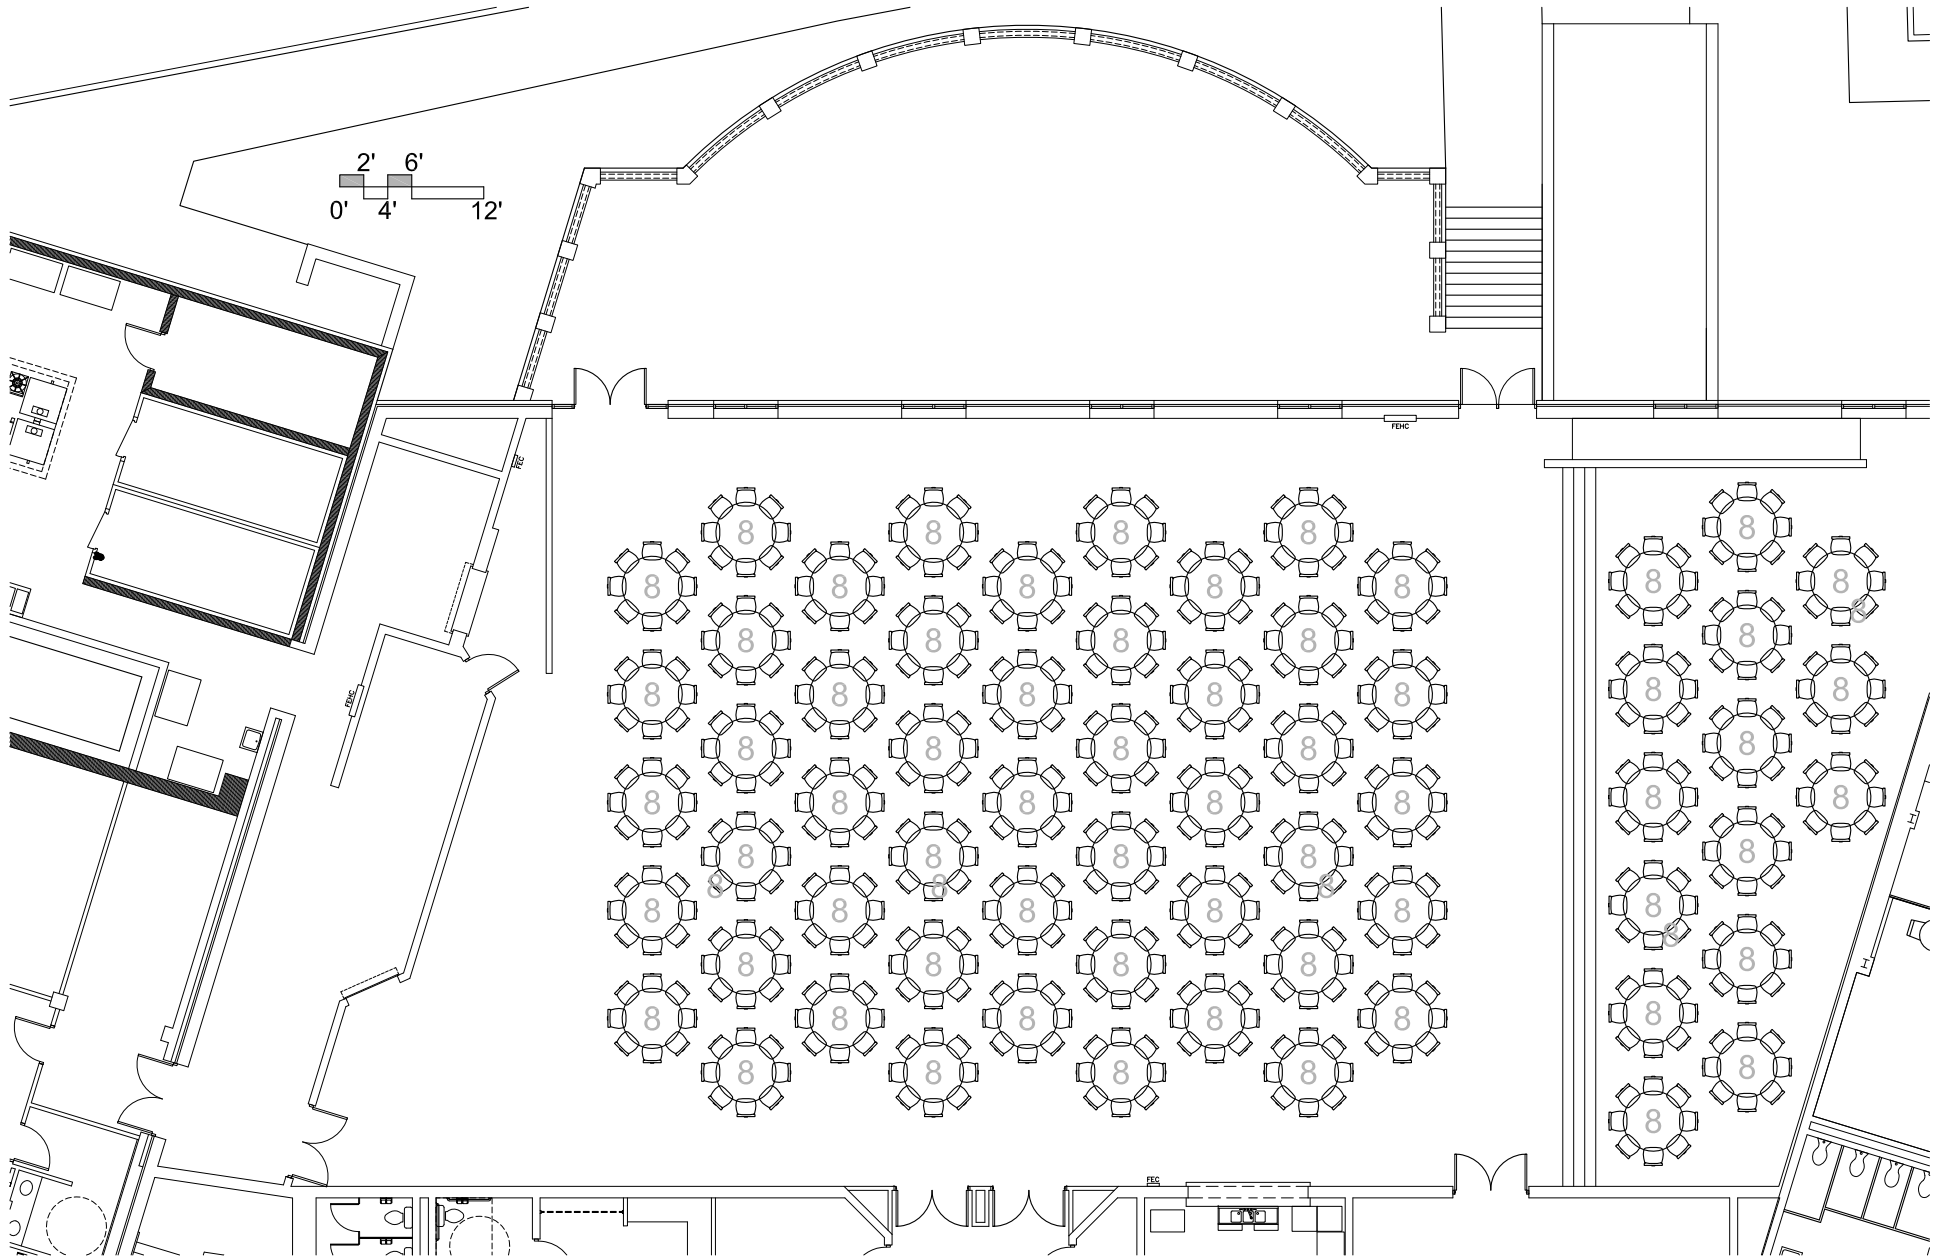

**Banquet Set-up**  
 392 seats  
 (49) 5' round tables with 8 chairs each

Maximum Occupant Load: 401

Note: Furniture layout for conceptual purposes only.  
 Actual layout may vary per furniture manufacturer,  
 sizes, and configuration.

# Campus Cafeteria

Event Hall 6027 Square Feet  
 Stage 1759 Square Feet  
 Total 7786 Square Feet

**Banquet Set-up with Outdoor Seating**

Indoor Seating 392 seats  
 (49) 5' round tables with 8 chairs each

**Campus Cafeteria**

Event Hall 6027 Square Feet  
 Stage 1759 Square Feet  
 Total 7786 Square Feet

**Banquet Set-up with Stage Seating**  
 512 seats  
 (64) 5' round tables with 8 chairs each

Maximum Occupant Load: 519

# Campus Cafeteria

Event Hall 6027 Square Feet  
 Stage 1759 Square Feet  
 Total 7786 Square Feet

**Theater Set-up**  
626 seats

Maximum Occupant Load: 861

Note: Furniture layout for conceptual purposes only.  
Actual layout may vary per furniture manufacturer,  
sizes, and configuration.