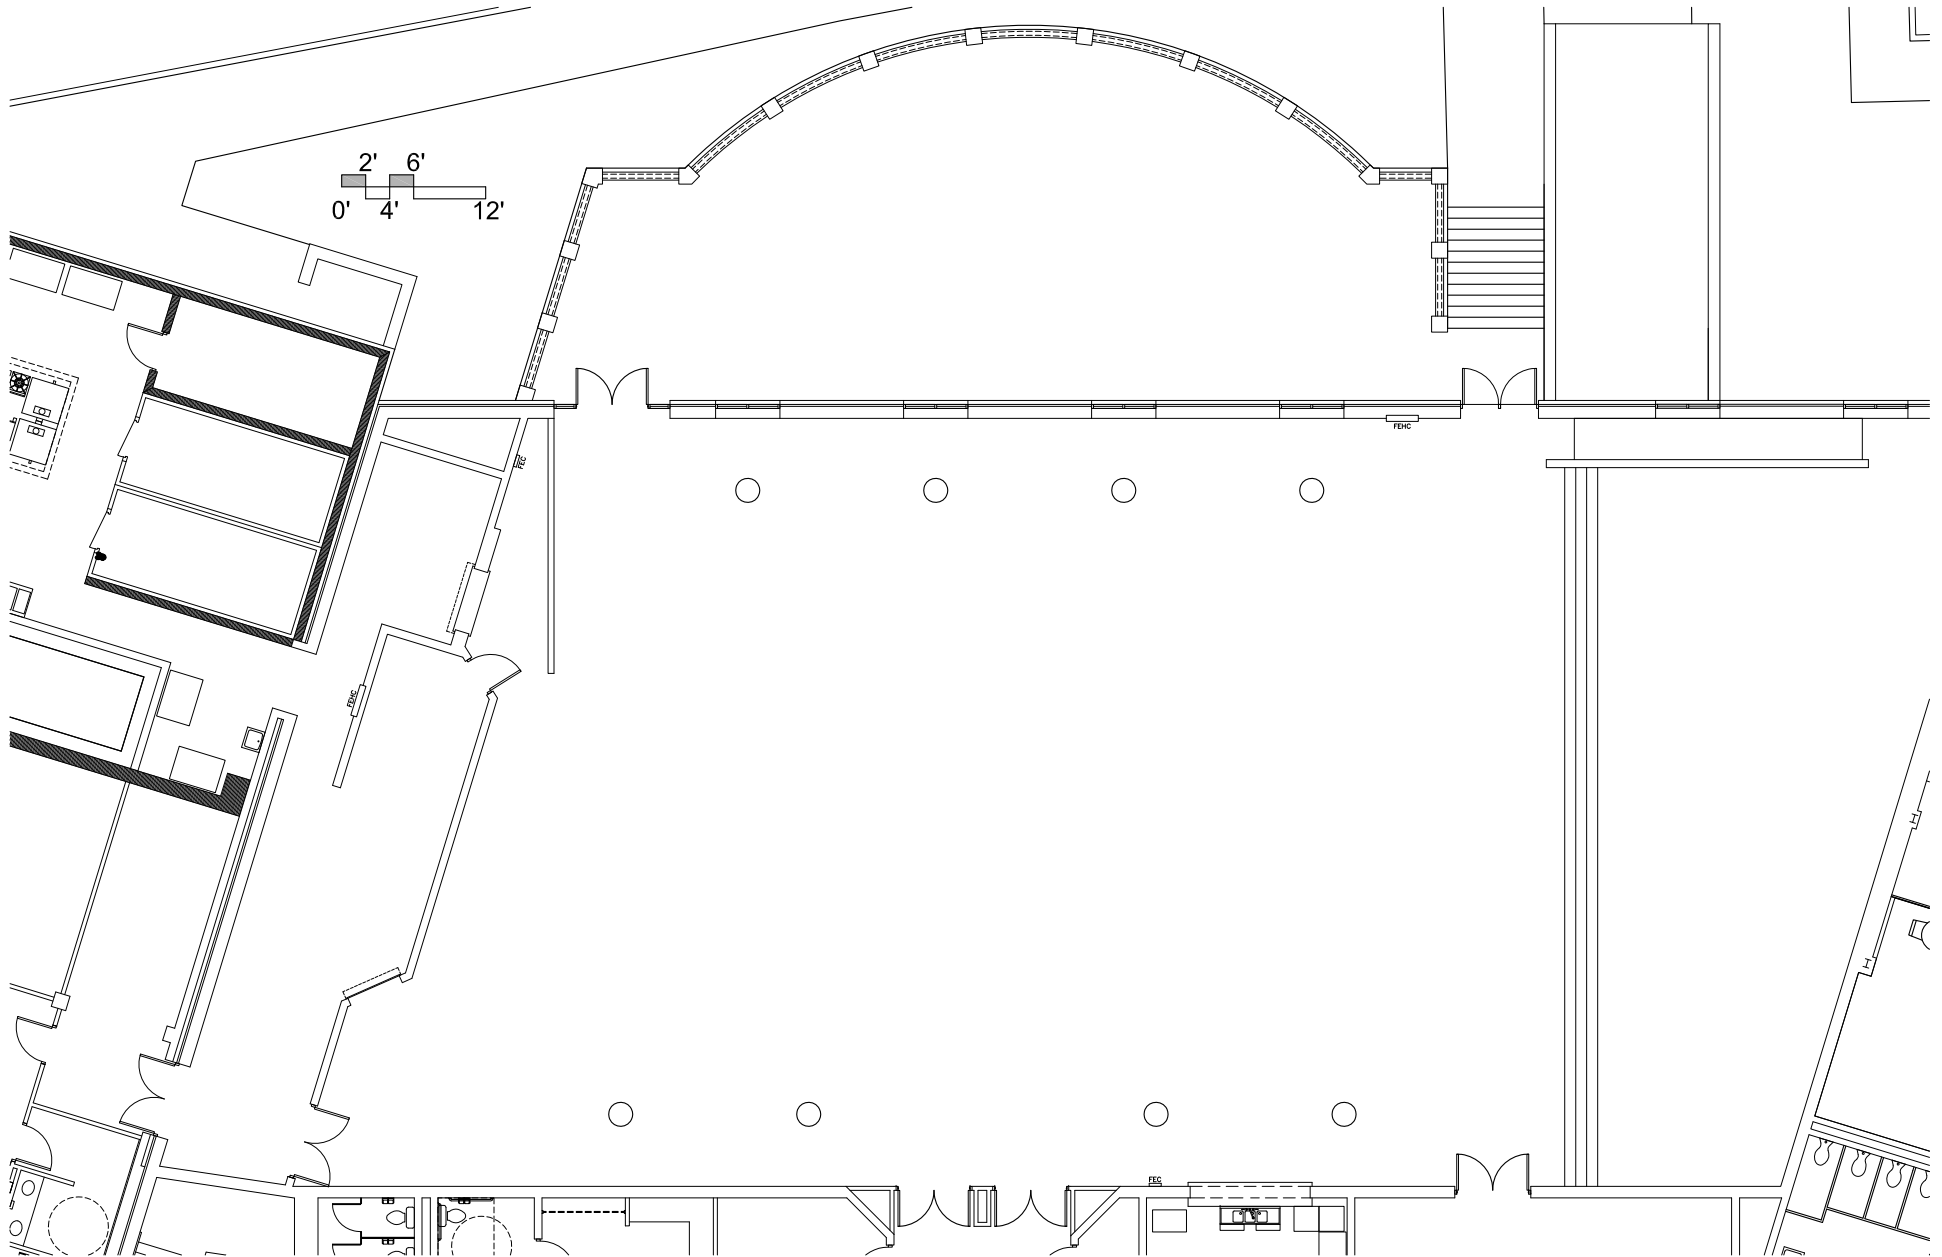

Cocktail Reception Set-up
(Standing Room & Cocktail Tables)
(4) 24" round cocktail tables shown

Maximum Occupant Load: 1112

Note: Furniture layout for conceptual purposes only.
Actual layout may vary per furniture manufacturer,
sizes, and configuration.

Campus Cafeteria

Event Hall 6027 Square Feet
Stage 1759 Square Feet
Total 7786 Square Feet