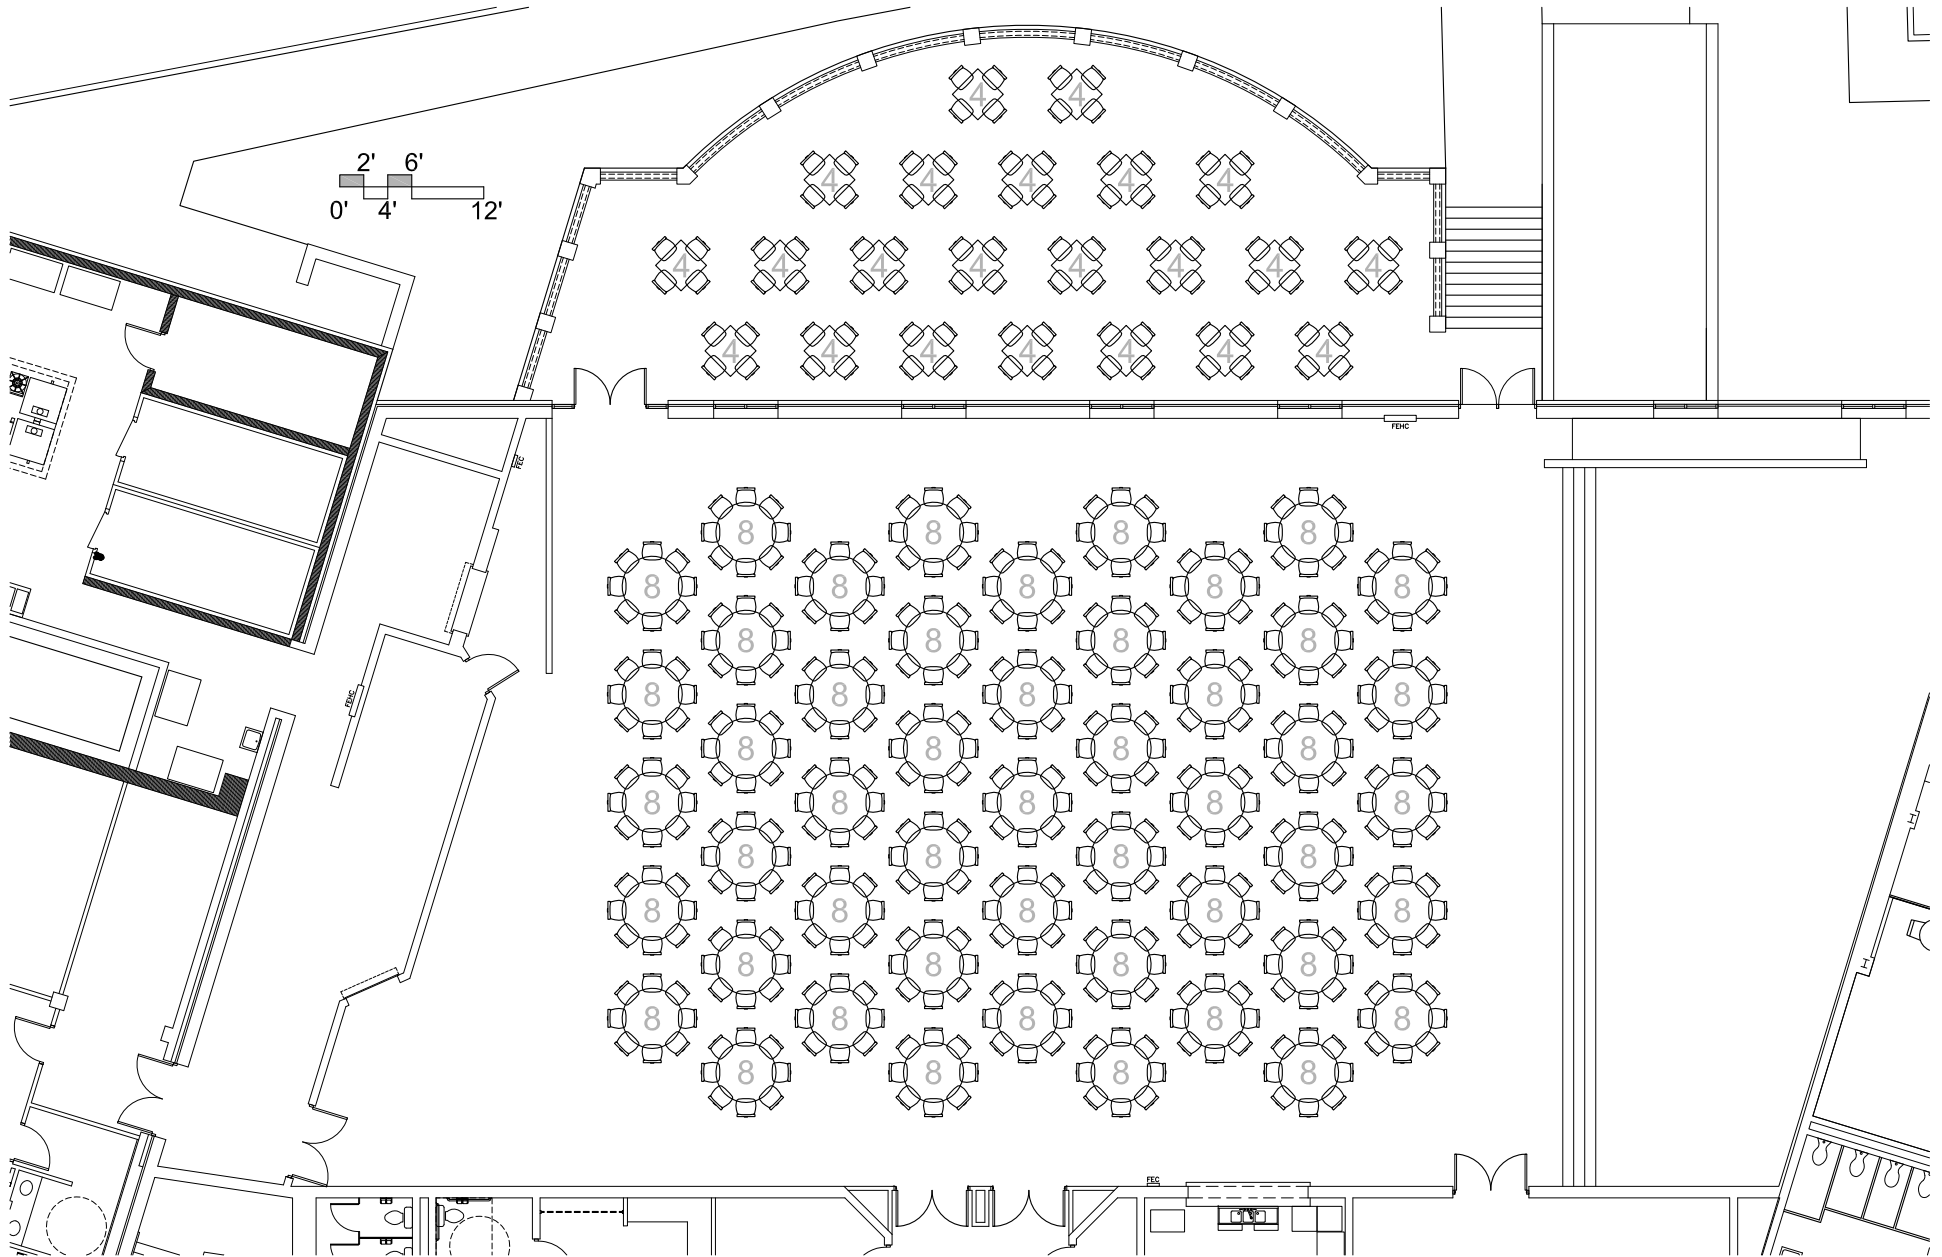

**Banquet Set-up**  
 392 seats  
 (49) 5' round tables with 8 chairs each

Maximum Occupant Load: 401

Note: Furniture layout for conceptual purposes only.  
 Actual layout may vary per furniture manufacturer,  
 sizes, and configuration.

# Campus Cafeteria

Event Hall 6027 Square Feet  
 Stage 1759 Square Feet  
 Total 7786 Square Feet

**Banquet Set-up with Outdoor Seating**

Indoor Seating 392 seats  
 (49) 5' round tables with 8 chairs each

**Campus Cafeteria**

Event Hall 6027 Square Feet  
 Stage 1759 Square Feet  
 Total 7786 Square Feet

**Banquet Set-up with Stage Seating**  
 512 seats  
 (64) 5' round tables with 8 chairs each

Maximum Occupant Load: 519

# Campus Cafeteria

Event Hall 6027 Square Feet  
 Stage 1759 Square Feet  
 Total 7786 Square Feet

**Theater Set-up**  
626 seats

Maximum Occupant Load: 861

Note: Furniture layout for conceptual purposes only.  
Actual layout may vary per furniture manufacturer,  
sizes, and configuration.